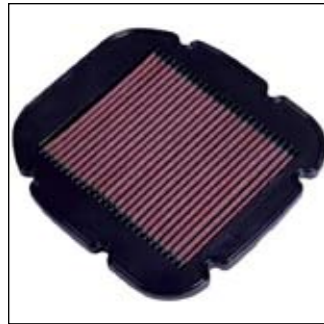

Part Number PL-8007
POLARIS RANGER RZR/S;
08-09

Part Number MG-0200
MOTO-GUZZI 850 1976

Part Number SU-1005
SUZUKI GSXR1000 05-08

Part Number RK-3910 HD
TWIN CAM ASSEMBLY 99-07,
LARGE CAPACITY

Part Number PL-5008
POLARIS RANGER
425/500/700; 00-09

Part Number KT-5201 KTM
EXC/MXC/SX MODELS; 98-07

Part Number SU-1002
SUZUKI DL650/DL1000
V-STROM 02-08

Part Number RK-3909
H/D TWIN CAM, CUSTOM
ASSEMBLY 99-07

Part Number PL-1003
POLARIS SPORTSMAN/
SCRAMBLER 96-09